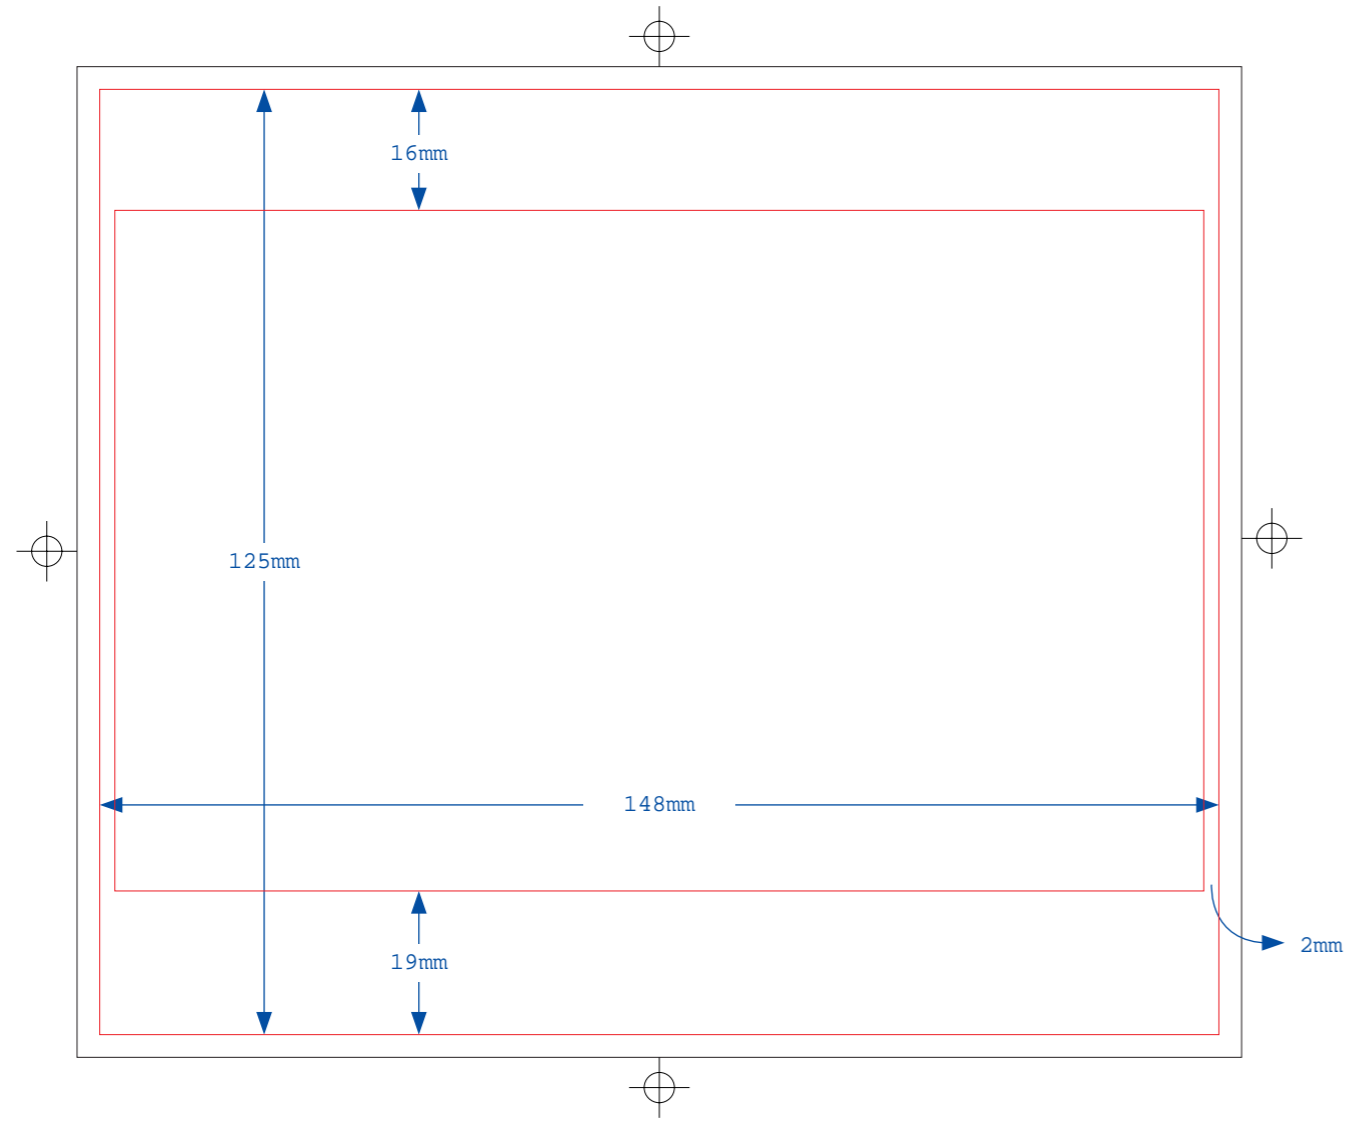

CYAN MAGENTA YELLOW BLACK DIECUT

Card

CYAN MAGENTA YELLOW BLACK DIECUT

Photo inside Card