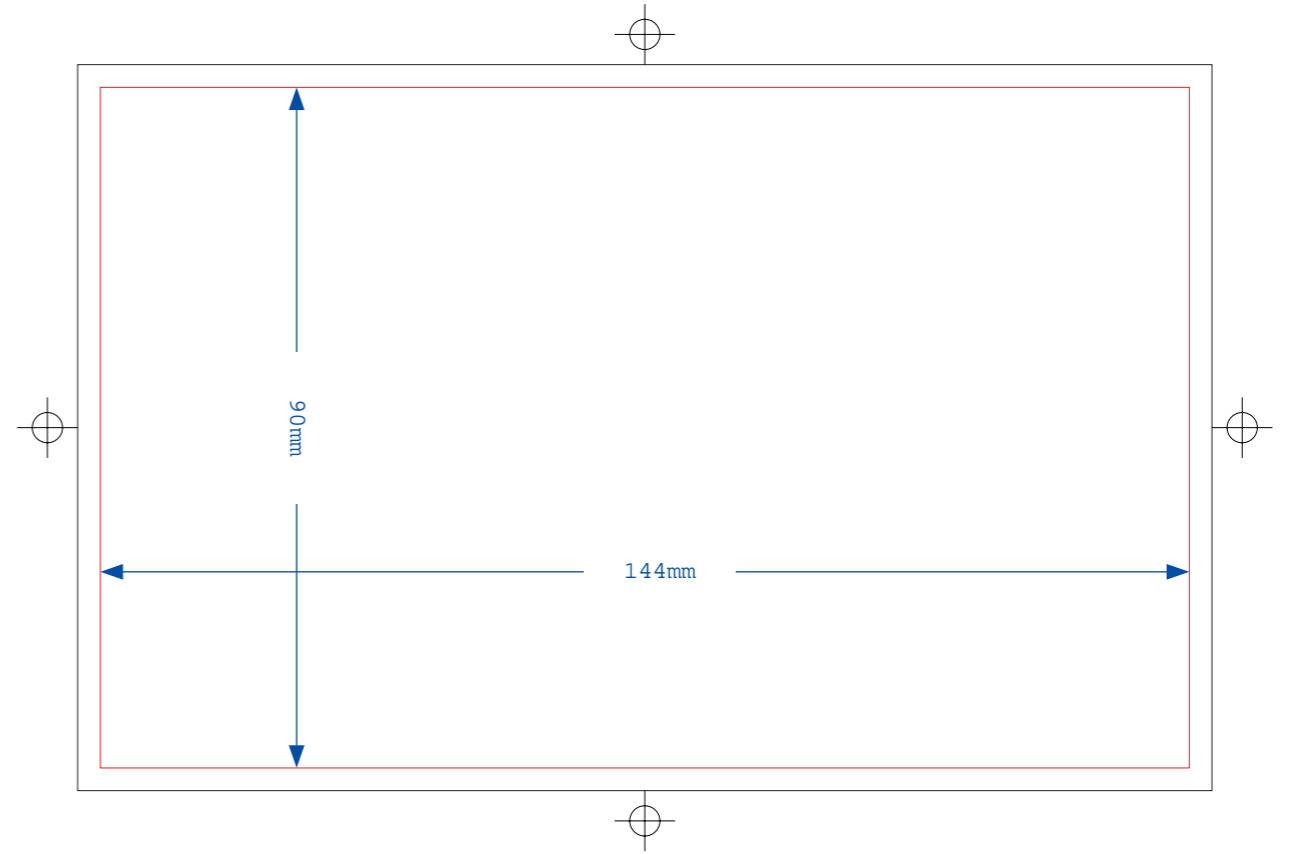

CYAN MAGENTA YELLOW BLACK DIECUT

Card

CYAN MAGENTA YELLOW BLACK DIECUT

Photo inside Card